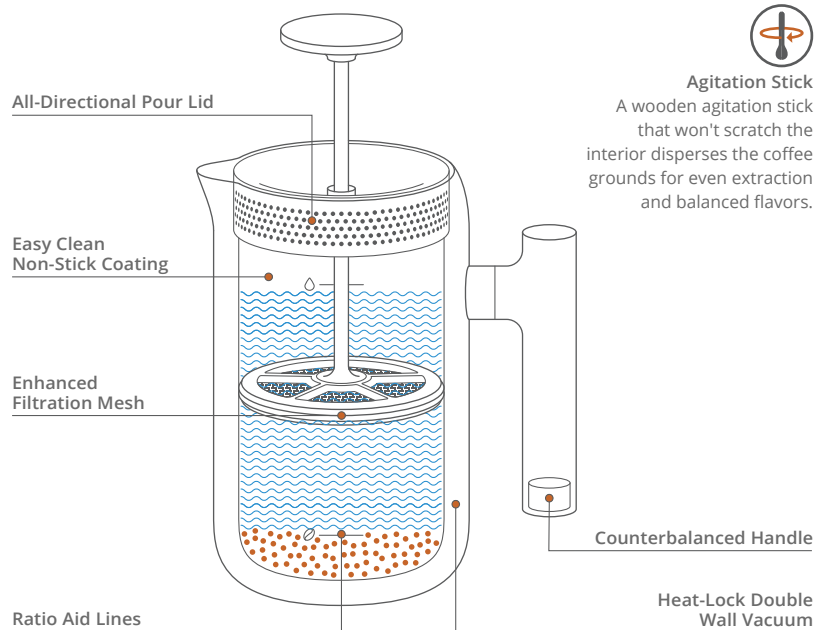

Features:

EASY TO USE

No scale? No problem. Load grinds up to the coffee line and hot water up to the water line. Clara's ratio aids take out the not-quite-awake-yet guesswork for the perfect 24 oz batch every time. Bada bing, bada brew.

THOUGHTFUL DETAILS

An All-Directional Pour Lid is always open for business without needing to align the spout while an oversized press feels like a dream in your palm. And because we do sweat the small stuff, we added an agitation stick to aid in extraction.

CLEAN CUP

Don't let sludge and silt bum a ride into your mug. Clara's Enhanced Filtration Mesh brings out clean and complex flavors in a full-bodied brew. For easy clean up, make a dash for the compost bin and watch the slick interior coating go to work.

Product Details:

SIZE

Coffee Capacity: 24 oz
Dimensions (LxWxH):
170 mm X 115 mm X 200 mm
Diameter: 115 mm
Weight:
917 g (with plastic handle),
784.5 g (with walnut handle)

MATERIALS

Stainless steel body and filter
Non-stick PTFE-coated interior (PFOA-free)
BPA-free plastic lid and handle
Optional walnut wooden press and handle